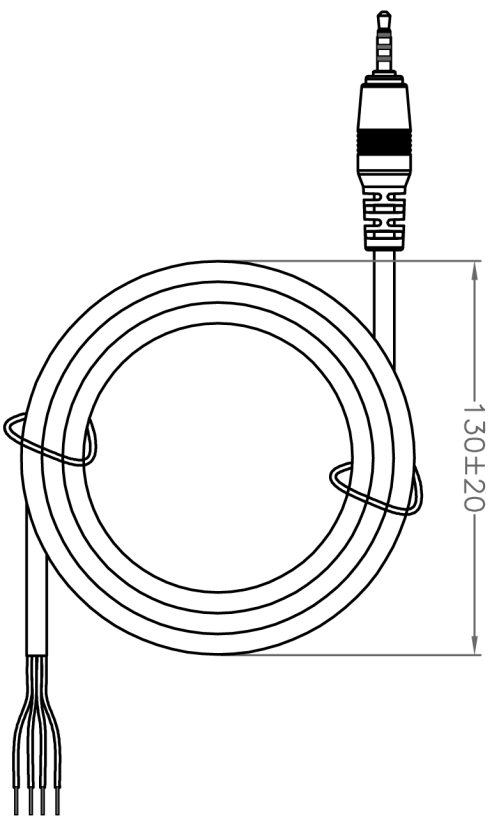

Scale: 2:1

WIRING SCHEME:

A	Red Wire
B	Black Wire
C	Yellow Wire
D	Green Wire

- NOTES:**
1. Cable:NOUL 26#/4C(Red, Yellow, Green, Black)(0.16*7)+ Shield(0.2*7)+Aluminum foil ϕ 3.7 60P Black L=1820mm;
 2. Plug:P/N P2441(Silver)
 3. Molding Material:PVC Black.
 4. Magic:14cm Black

品名 TITLE		Cable Assy, 4C 2.5mm Plug To Stripped/Tinned Ends, Shielded			
品號 PART NO.	圖號 DRAWING NO.	版本 REV.	繪圖 DRAWN	日期 DATE	09/26/2003
客戶品號 CUSTOMER P/N	CA-254S	A	Dinv		
公差 TOLERANCE	.X .XX	±0.5 ±0.2	比例 SCALE	單位 UNIT	核准 APPROVED
			NON	mm	Swallow
DESCRIPTION	DATE				
REV					
ARBA					